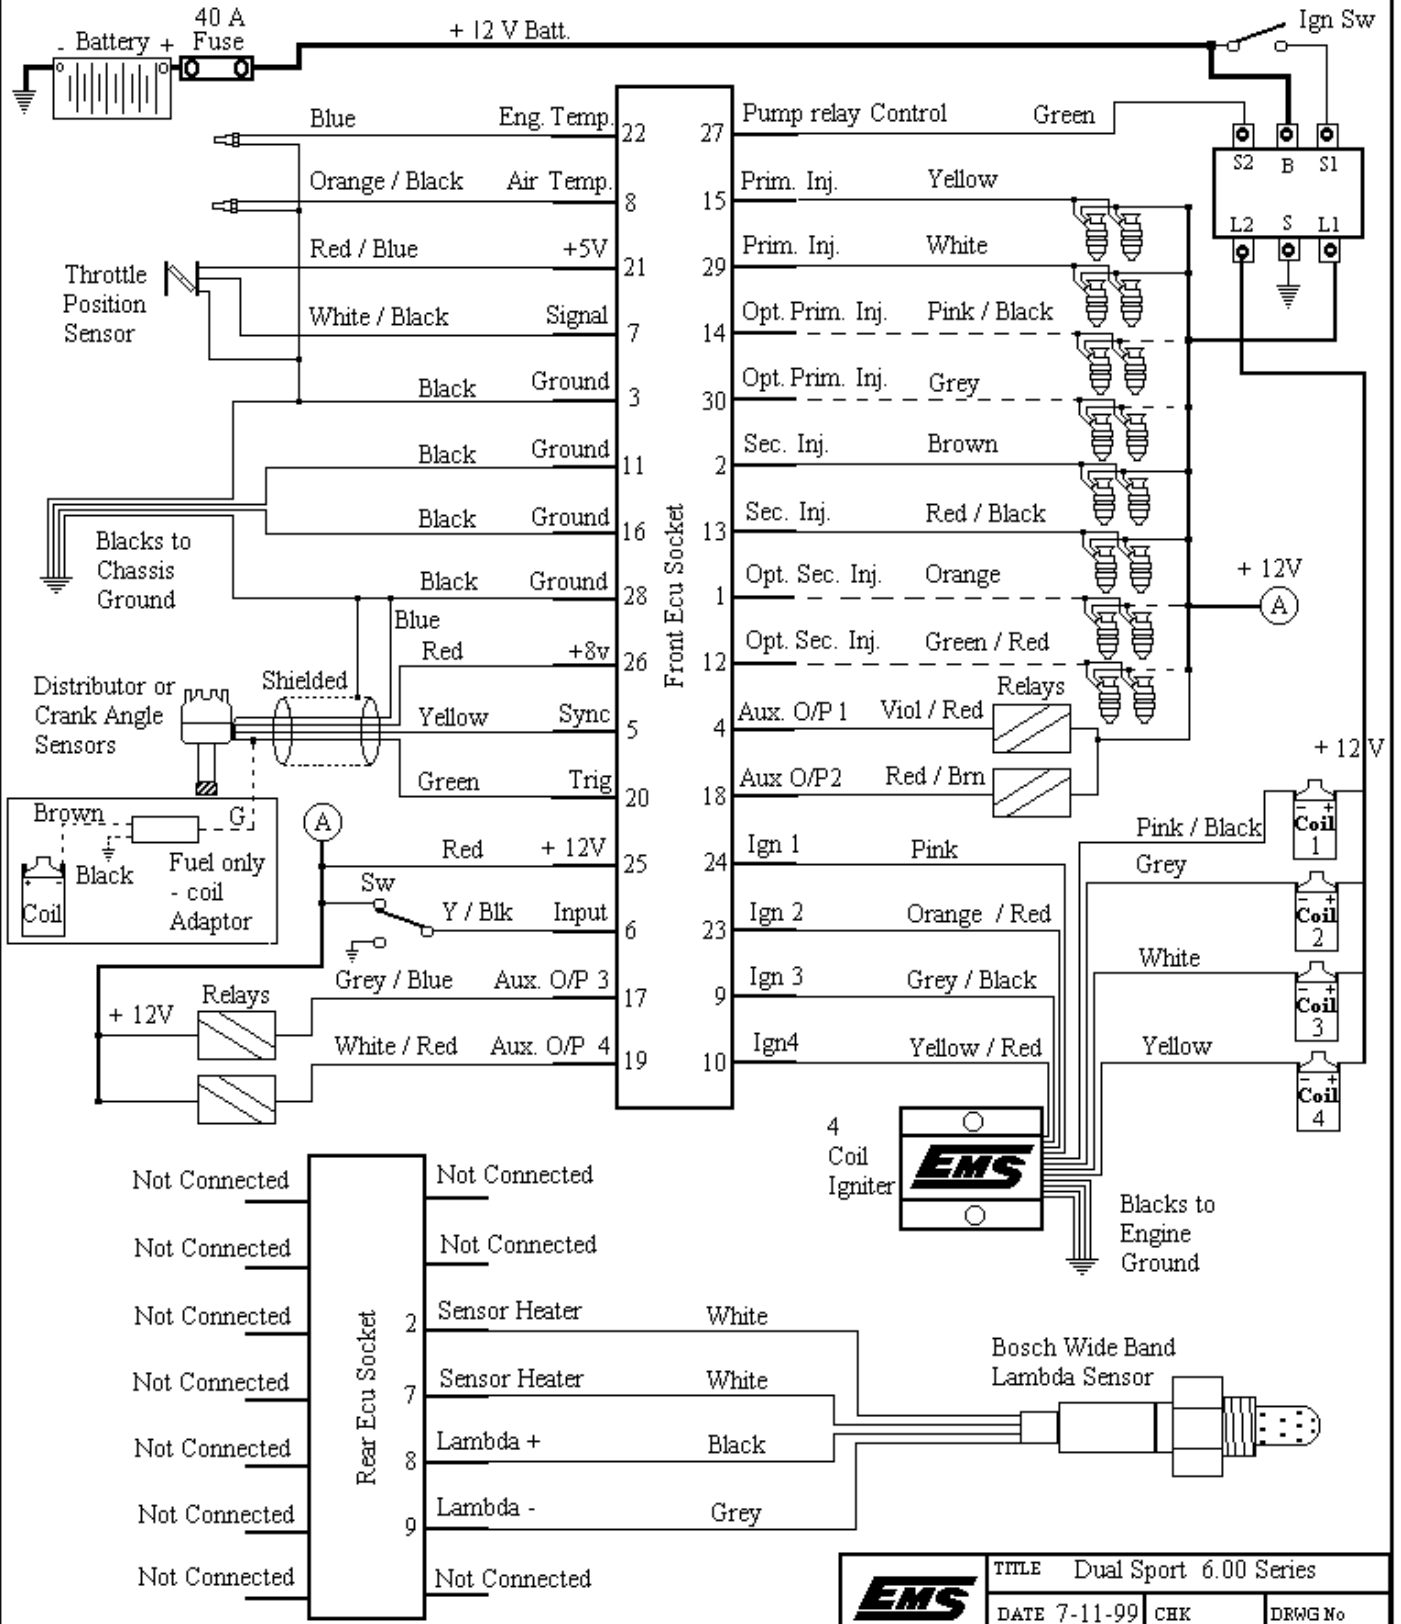

General Ecu Connections

Viewing Front Ecu Socket

Viewing Rear Ecu Socket

TITLE Dual Sport 6.00 Series		
DATE 7-11-99	CHK	DRWG No