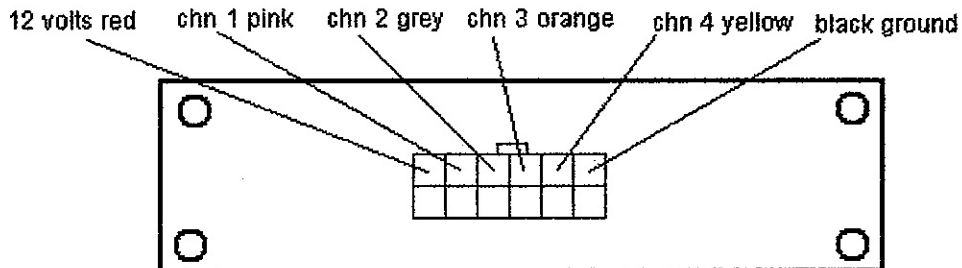

# EMS K-TYPE PYRO BOX

FRONT VIEW

4 channel k-type amp

0 TO 5 OUTPUT VOLTAGE FROM EACH CHANNEL

RANGE 0 TO 1000 DEG C

OUTPUTS OF AMPLIFIER CONNECT TO ANALOG INPUTS OF ECU

REAR VIEW

4 channel k-type amp PROBE INPUTS

RANGE 0 TO 1000 DEG C

SINGLE CHANNLE K-TYPE AMP